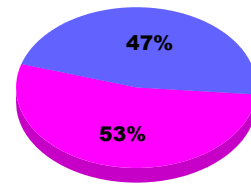

Jul/Aug/Sep

■ Male   ■ Female