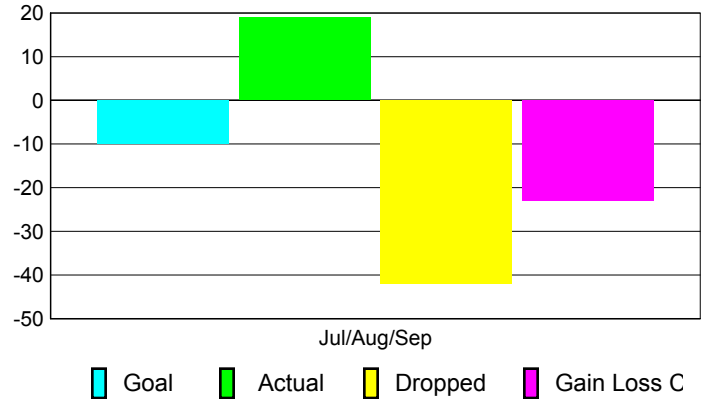

### YTD Status Quo Clubs 2010-2011

Status Quo Clubs Compared to Status Quo Members

## MEMBERSHIP

Membership Results  
2010-2011

Membership  
2009-2010

Month	Net Memb Goal	Actual New Memb	Actual Dropped Memb	Gain/Loss of Memb	Gain/Loss of Memb
Jul/Aug/Sep	-10	19	-42	-23	-31
<b>Totals</b>	<b>-10</b>	<b>19</b>	<b>-42</b>	<b>-23</b>	<b>-31</b>

### Membership Results 2010-2011

Goal, New, Dropped, Gain/Loss

### Comparison of Membership Gain/Loss

Current Year Compared to the Previous Year